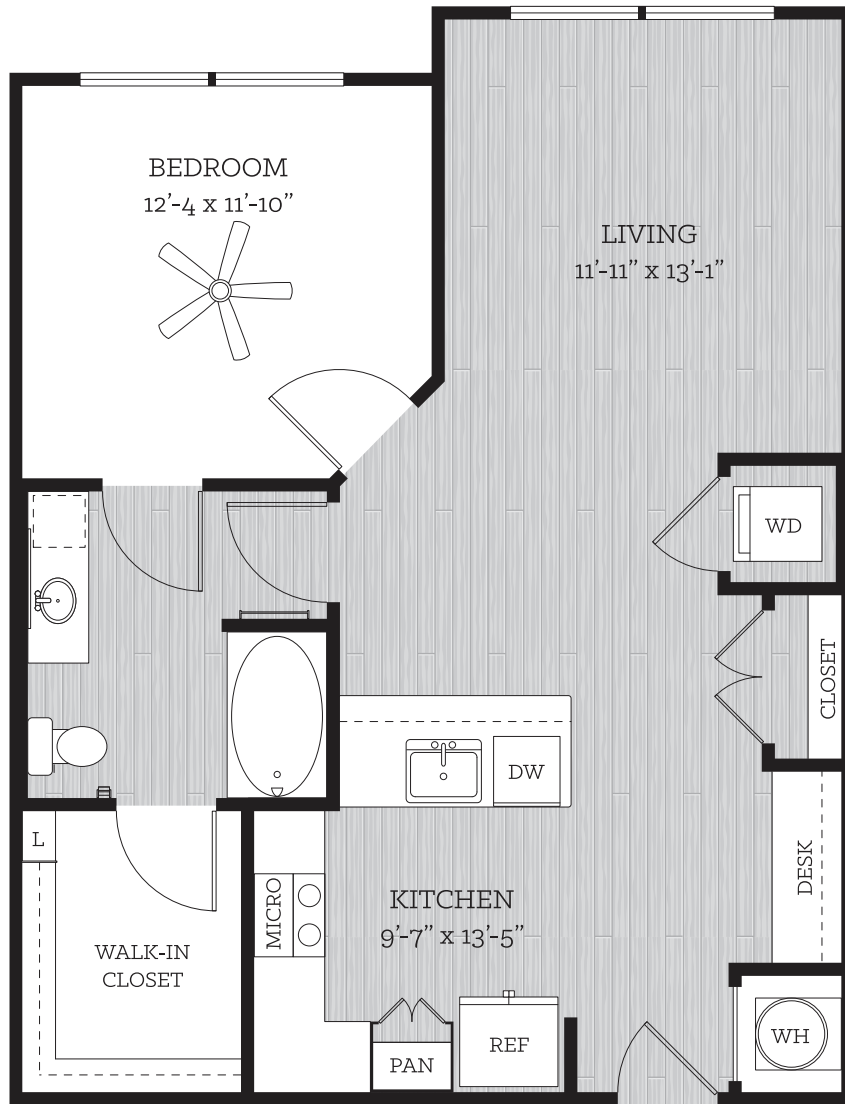

THIS IS LIFE

on KROG

HADDON

1 BED // 1 BATH // 817 SF

FLOOR 2

All dimensions and square footage are approximate. Pricing subject to change.
We are happy to discuss specific unit modifications or accommodations at your request.