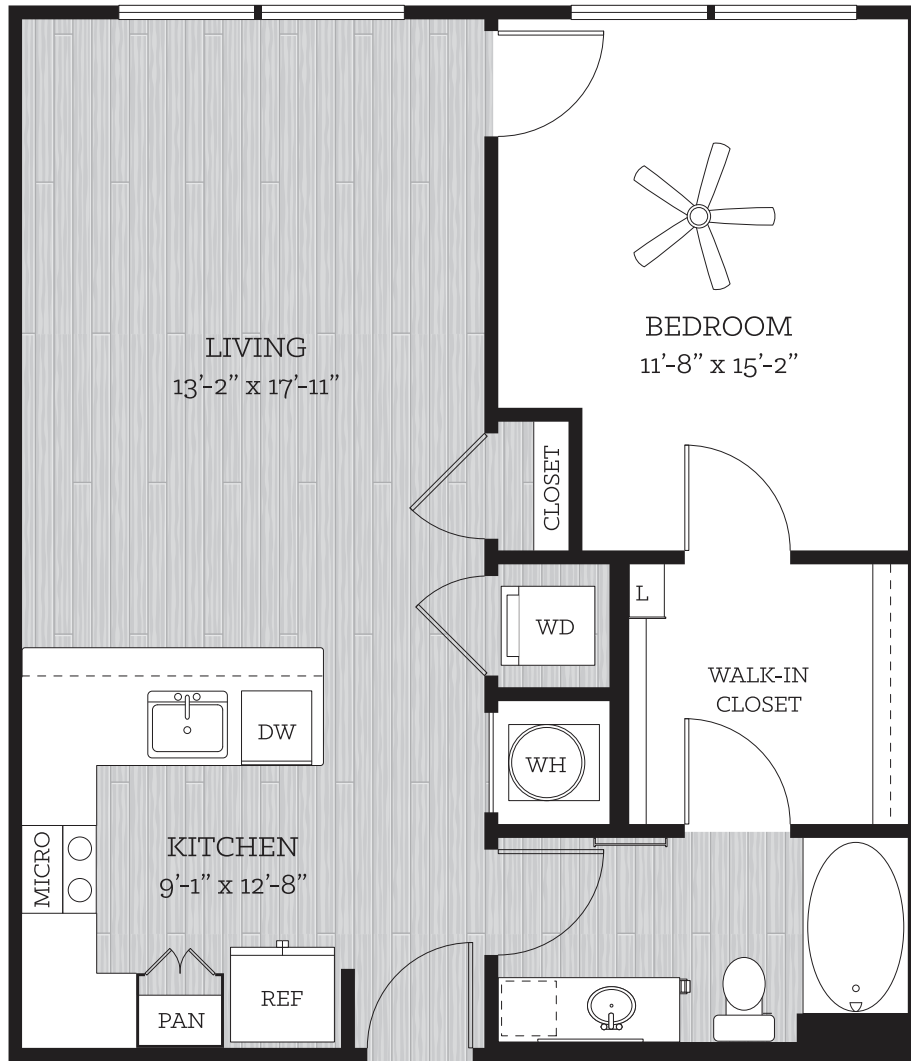

THIS IS LIFE

on KROG

FITZGERALD

1 BED // 1 BATH // 784 SF

1E

FLOORS 2-7

All dimensions and square footage are approximate. Pricing subject to change.
We are happy to discuss specific unit modifications or accommodations at your request.